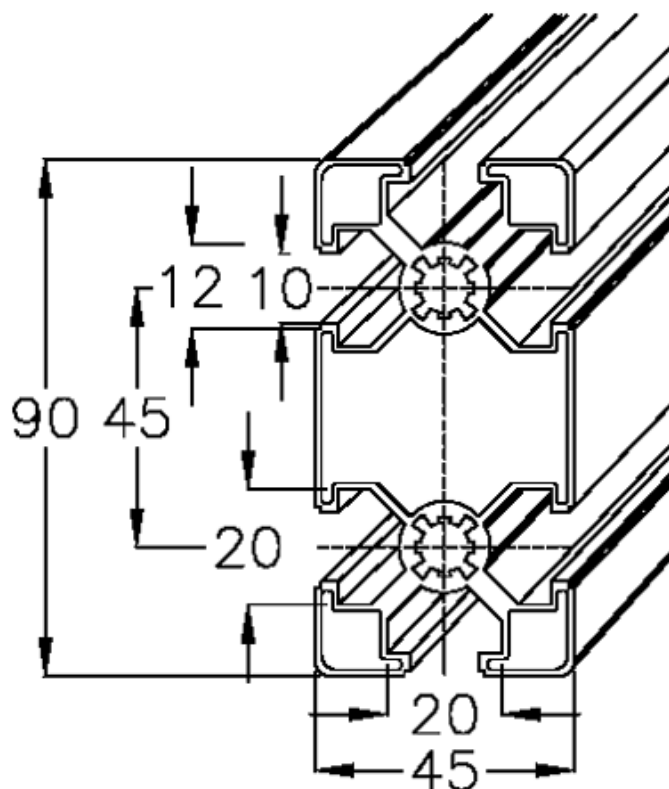

Data Sheet

Article number: 05803245905600

Description: Hepco MCS Profile 45x90
0-132-4590 length 5600mm

Measures

Length mm = 5600

Weight (kg) = 20.16